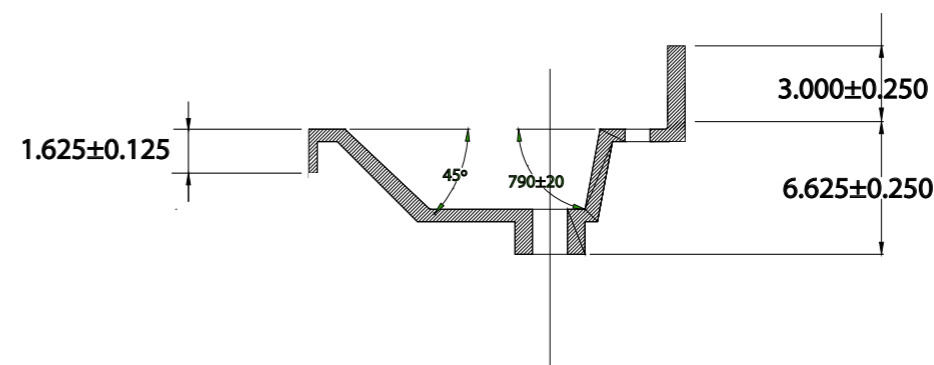

## IAPMO Tolerances

|                       |                |
|-----------------------|----------------|
| Inner plate thickness | 18 to 22mm     |
| Bowl thickness        | More than 6mm  |
| Side difference       | Less than 1/8" |
| Panding*?             | Less than 3mm  |

## Specifications

|                 |                 |                   |                    |            |            |
|-----------------|-----------------|-------------------|--------------------|------------|------------|
| Collection name | 22" Series      | Colors            | Marble and granite | Bowl depth | 6" 1/16"   |
| Material        | Cultured marble | Faucet mount type | 4" center set      | Overflow   | Yes        |
| Top thickness   | 3/4"            | Number of bowls   | 1 or 2             | Depth      | 22"        |
| Edge profile    | No drip edge    | bowl shape        | Oval               | Width      | 25" to 73" |
| Backsplash      | Yes             |                   |                    |            |            |