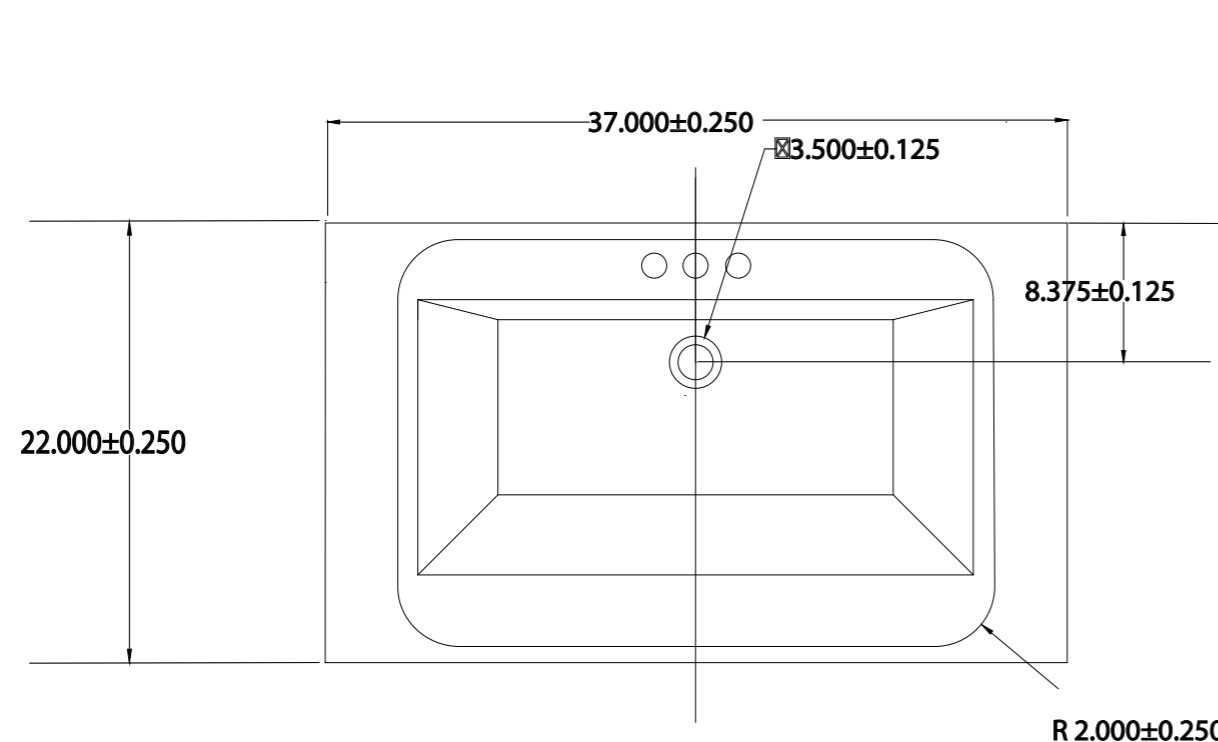

## IAPMO Tolerances

|                       |                |
|-----------------------|----------------|
| Inner plate thickness | 18 to 22mm     |
| Bowl thickness        | More than 6mm  |
| Side difference       | Less than 1/8" |
| Panding*?             | Less than 3mm  |

## Specifications

|                 |                 |                   |                    |            |            |
|-----------------|-----------------|-------------------|--------------------|------------|------------|
| Collection name | 22" Series      | Colors            | Marble and granite | Bowl depth | 6" 1/16"   |
| Material        | Cultured marble | Faucet mount type | 4" center set      | Overflow   | Yes        |
| Top thickness   | 3/4"            | Number of bowls   | 1 or 2             | Depth      | 22"        |
| Edge profile    | No drip edge    | bowl shape        | Oval               | Width      | 25" to 73" |
| Backsplash      | Yes             |                   |                    |            |            |