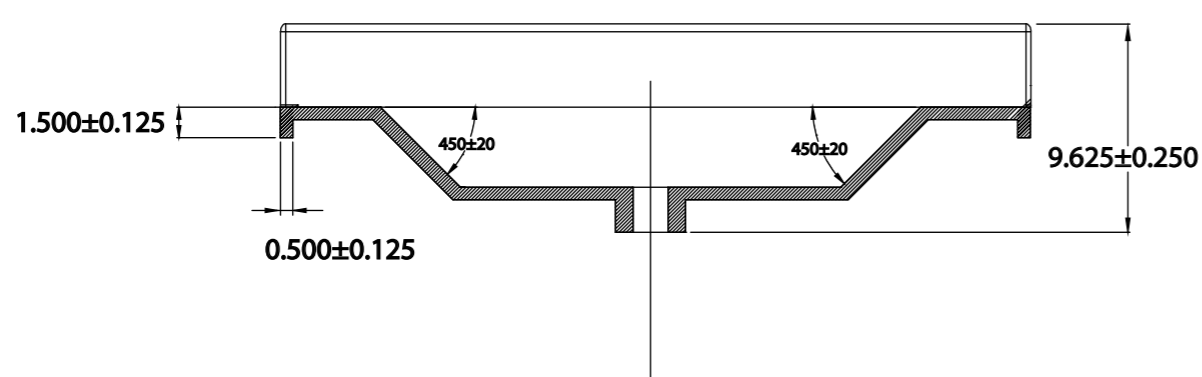

## IAPMO Tolerances

|                       |                |
|-----------------------|----------------|
| Inner plate thickness | 18 to 22mm     |
| Bowl thickness        | More than 6mm  |
| Side difference       | Less than 1/8" |
| Panding*?             | Less than 3mm  |

## Specifications

|                 |                 |                   |                    |            |            |
|-----------------|-----------------|-------------------|--------------------|------------|------------|
| Collection name | 22" Series      | Colors            | Marble and granite | Bowl depth | 6" 1/16"   |
| Material        | Cultured marble | Faucet mount type | 4" center set      | Overflow   | Yes        |
| Top thickness   | 3/4"            | Number of bowls   | 1 or 2             | Depth      | 22"        |
| Edge profile    | No drip edge    | bowl shape        | Oval               | Width      | 25" to 73" |
| Backsplash      | Yes             |                   |                    |            |            |