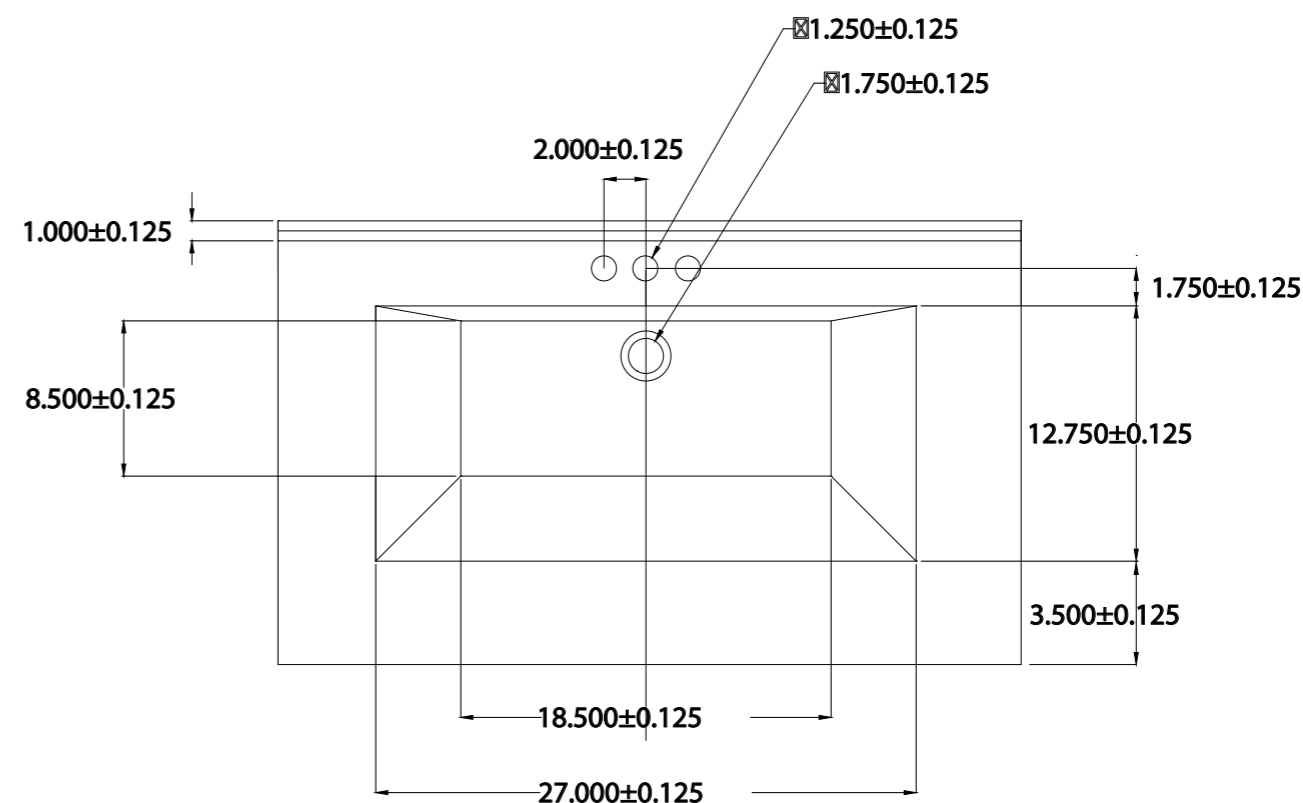

## IAPMO Tolerances

|                       |                |
|-----------------------|----------------|
| Inner plate thickness | 18 to 22mm     |
| Bowl thickness        | More than 6mm  |
| Side difference       | Less than 1/8" |
| Panding*?             | Less than 3mm  |

## Specifications

|                 |                 |                   |                    |            |            |
|-----------------|-----------------|-------------------|--------------------|------------|------------|
| Collection name | 22" Series      | Colors            | Marble and granite | Bowl depth | 6" 1/16"   |
| Material        | Cultured marble | Faucet mount type | 4" center set      | Overflow   | Yes        |
| Top thickness   | 3/4"            | Number of bowls   | 1 or 2             | Depth      | 22"        |
| Edge profile    | No drip edge    | bowl shape        | Oval               | Width      | 25" to 73" |
| Backsplash      | Yes             |                   |                    |            |            |